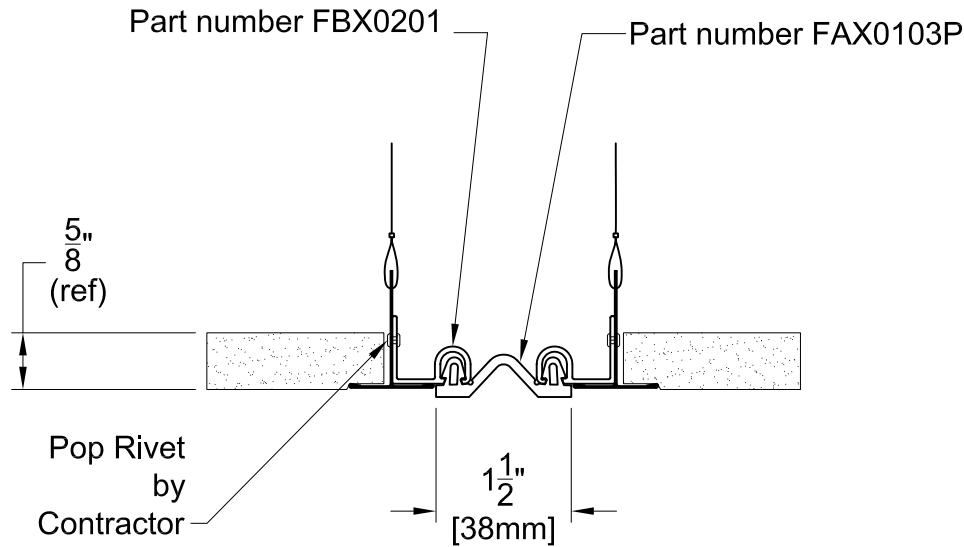

FBS01 SYSTEM

TECHNICAL DATA	IMPERIAL (in)	METRIC (mm)
Joint Width	1"	25
Movement ± (Horizontal)	1/2"	13
Movement ± (Vertical)	1/2"	13

Date: Jan., 2012 Scale: NTS

Rev: Drawn by :

Application:
Expansion Joint Cover for Ceiling to Ceiling.

FBS02 SYSTEM

TECHNICAL DATA	IMPERIAL (in)	METRIC (mm)
Joint Width	2"	51
Movement ± (Horizontal)	1"	25
Movement ± (Vertical)	1"	25

Date: Jan., 2012 Scale: NTS

Rev: 01 Drawn by :

Application:
Expansion Joint Cover for Ceiling to Ceiling.

FBS03 SYSTEM

TECHNICAL DATA	IMPERIAL (in)	METRIC (mm)
Joint Width	3"	76
Movement ± (Horizontal)	1-1/2"	38
Movement ± (Vertical)	1-1/2"	38

Date: Jan., 2012 Scale: NTS

Rev: 01 Drawn by :

Application:
Expansion Joint Cover for Ceiling to Ceiling.

FBS04 SYSTEM

TECHNICAL DATA	IMPERIAL (in)	METRIC (mm)
Joint Width	4"	102
Movement ± (Horizontal)	2"	51
Movement ± (Vertical)	2"	51

Date: Jan., 2012 Scale: NTS

Rev: 01 Drawn by :

Application:
Expansion Joint Cover for Ceiling to Ceiling.