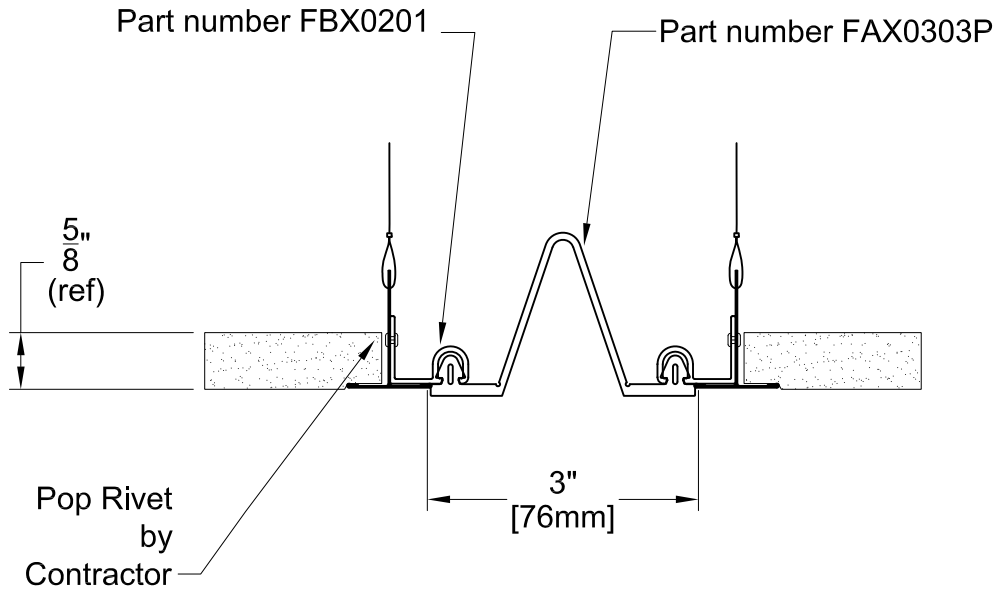

FBS01 SYSTEM

TECHNICAL DATA	IMPERIAL (in)	METRIC (mm)
Joint Width	1"	25
Movement ± (Horizontal)	1/2"	13
Movement ± (Vertical)	1/2"	13

Date: Jan., 2012 Scale: NTS

Rev: Drawn by :

Application:
Expansion Joint Cover for Ceiling to Ceiling.

FBS02 SYSTEM

TECHNICAL DATA	IMPERIAL (in)	METRIC (mm)
Joint Width	2"	51
Movement ± (Horizontal)	1"	25
Movement ± (Vertical)	1"	25

Date: Jan., 2012 Scale: NTS

Rev: 01 Drawn by :

Application:
Expansion Joint Cover for Ceiling to Ceiling.

FBS03 SYSTEM

TECHNICAL DATA	IMPERIAL (in)	METRIC (mm)
Joint Width	3"	76
Movement ± (Horizontal)	1-1/2"	38
Movement ± (Vertical)	1-1/2"	38

Date: Jan., 2012 Scale: NTS

Rev: 01 Drawn by :

Application:
Expansion Joint Cover for Ceiling to Ceiling.

FBS04 SYSTEM

TECHNICAL DATA	IMPERIAL (in)	METRIC (mm)
Joint Width	4"	102
Movement ± (Horizontal)	2"	51
Movement ± (Vertical)	2"	51

Date: Jan., 2012 Scale: NTS

Rev: 01 Drawn by :

Application:
Expansion Joint Cover for Ceiling to Ceiling.