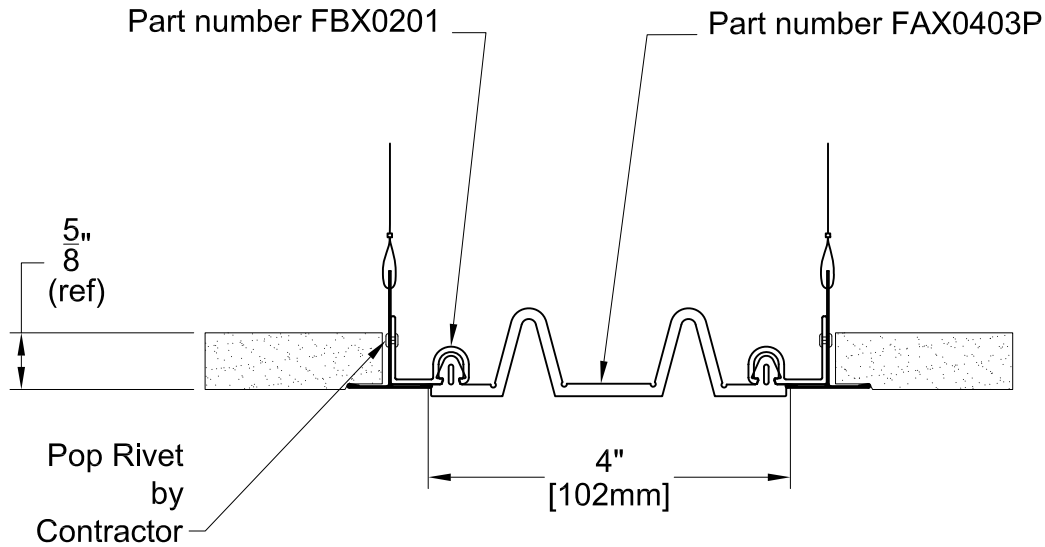

FBS02 SYSTEM

TECHNICAL DATA	IMPERIAL (in)	METRIC (mm)
Joint Width	2"	51
Movement ± (Horizontal)	1"	25
Movement ± (Vertical)	1"	25

Date: Jan., 2012 Scale: NTS

Rev: 01 Drawn by :

Application:
Expansion Joint Cover for Ceiling to Ceiling.

FBS03 SYSTEM

TECHNICAL DATA	IMPERIAL (in)	METRIC (mm)
Joint Width	3"	76
Movement ± (Horizontal)	1-1/2"	38
Movement ± (Vertical)	1-1/2"	38

Date: Jan., 2012 Scale: NTS

Rev: 01 Drawn by :

Application:
Expansion Joint Cover for Ceiling to Ceiling.

FBS04 SYSTEM

TECHNICAL DATA	IMPERIAL (in)	METRIC (mm)
Joint Width	4"	102
Movement ± (Horizontal)	2"	51
Movement ± (Vertical)	2"	51

Date: Jan., 2012 Scale: NTS

Rev: 01 Drawn by :

Application:
Expansion Joint Cover for Ceiling to Ceiling.

FBS06 SYSTEM

TECHNICAL DATA	IMPERIAL (in)	METRIC (mm)
Joint Width	6"	152
Movement ± (Horizontal)	3"	76
Movement ± (Vertical)	3"	76

Date: Jan., 2012	Scale: NTS
Rev: 01	Drawn by :

Application:
Expansion Joint Cover for Ceiling to Ceiling.