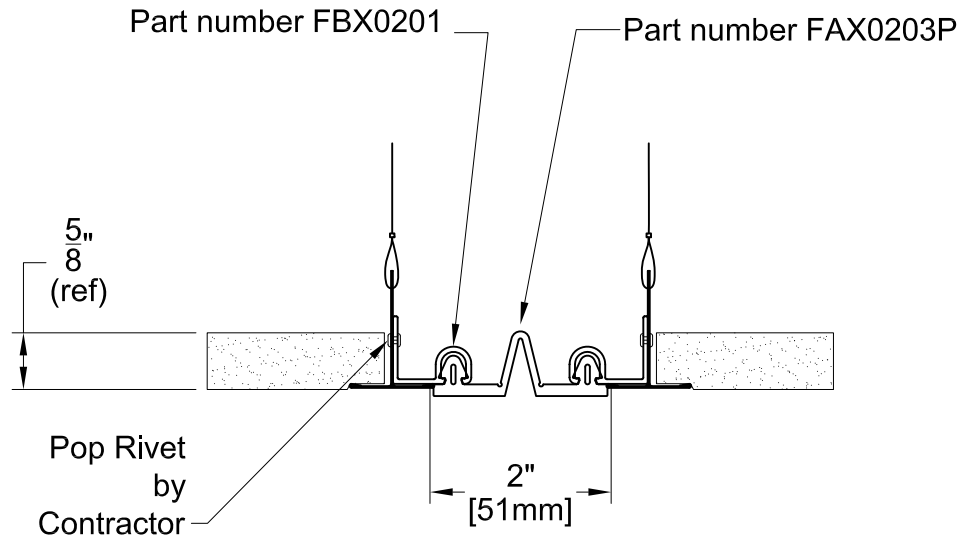

FBS01 SYSTEM

TECHNICAL DATA	IMPERIAL (in)	METRIC (mm)
Joint Width	1"	25
Movement ± (Horizontal)	1/2"	13
Movement ± (Vertical)	1/2"	13

Date: Jan., 2012 Scale: NTS

Rev: Drawn by :

Application:
Expansion Joint Cover for Ceiling to Ceiling.

FBS02 SYSTEM

TECHNICAL DATA	IMPERIAL (in)	METRIC (mm)
Joint Width	2"	51
Movement ± (Horizontal)	1"	25
Movement ± (Vertical)	1"	25

Date: Jan., 2012 Scale: NTS

Rev: 01 Drawn by :

Application:
Expansion Joint Cover for Ceiling to Ceiling.

FBS03 SYSTEM

TECHNICAL DATA	IMPERIAL (in)	METRIC (mm)
Joint Width	3"	76
Movement ± (Horizontal)	1-1/2"	38
Movement ± (Vertical)	1-1/2"	38

Date: Jan., 2012 Scale: NTS

Rev: 01 Drawn by :

Application:
Expansion Joint Cover for Ceiling to Ceiling.

FBS04 SYSTEM

TECHNICAL DATA	IMPERIAL (in)	METRIC (mm)
Joint Width	4"	102
Movement ± (Horizontal)	2"	51
Movement ± (Vertical)	2"	51

Date: Jan., 2012 Scale: NTS

Rev: 01 Drawn by :

Application:
Expansion Joint Cover for Ceiling to Ceiling.