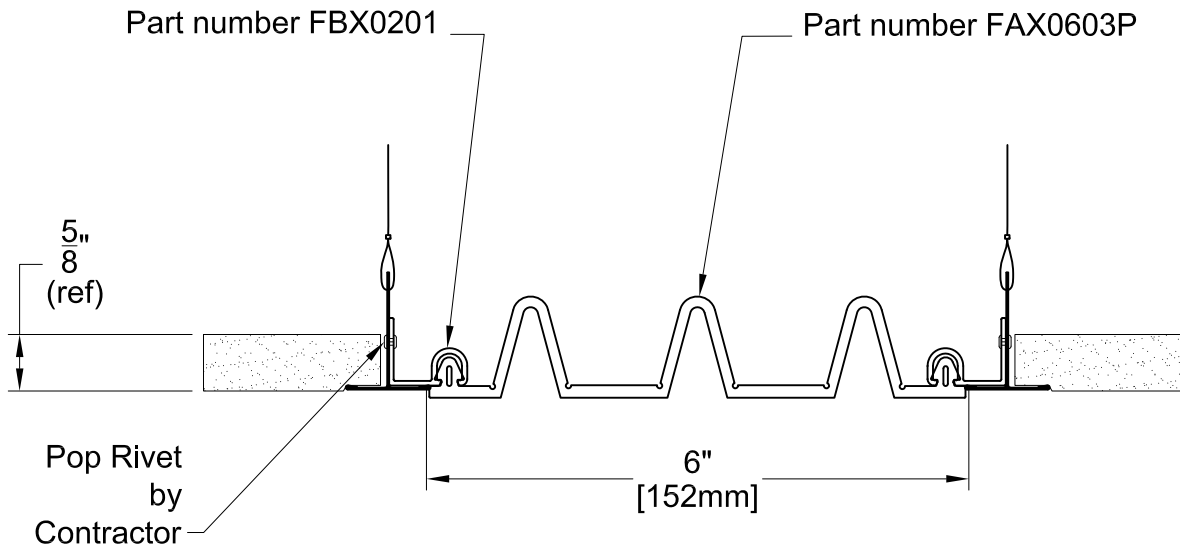

FBS03 SYSTEM

TECHNICAL DATA	IMPERIAL (in)	METRIC (mm)
Joint Width	3"	76
Movement ± (Horizontal)	1-1/2"	38
Movement ± (Vertical)	1-1/2"	38

Date: Jan., 2012 Scale: NTS

Rev: 01 Drawn by :

Application:
Expansion Joint Cover for Ceiling to Ceiling.

FBS04 SYSTEM

TECHNICAL DATA	IMPERIAL (in)	METRIC (mm)
Joint Width	4"	102
Movement ± (Horizontal)	2"	51
Movement ± (Vertical)	2"	51

Date: Jan., 2012 Scale: NTS

Rev: 01 Drawn by :

Application:
Expansion Joint Cover for Ceiling to Ceiling.

FBS06 SYSTEM

TECHNICAL DATA	IMPERIAL (in)	METRIC (mm)
Joint Width	6"	152
Movement ± (Horizontal)	3"	76
Movement ± (Vertical)	3"	76

Date: Jan., 2012	Scale: NTS
Rev: 01	Drawn by :

Application:
Expansion Joint Cover for Ceiling to Ceiling.