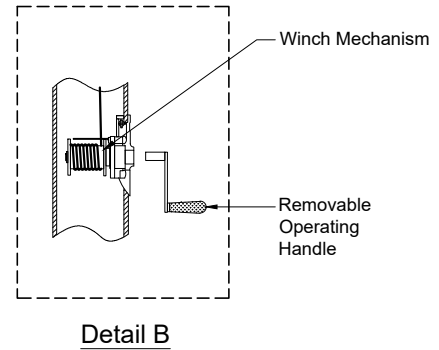

FPS12

- NOTE:
1. All dimensions are in millimeters unless otherwise stated.
 2. Material is stainless steel 316L.
 3. Surface treatment is Brushed satin finish.

Date:	Scale: NTS
Drawn by :	Rev: 01

12M High Stainless Steel Flagpole