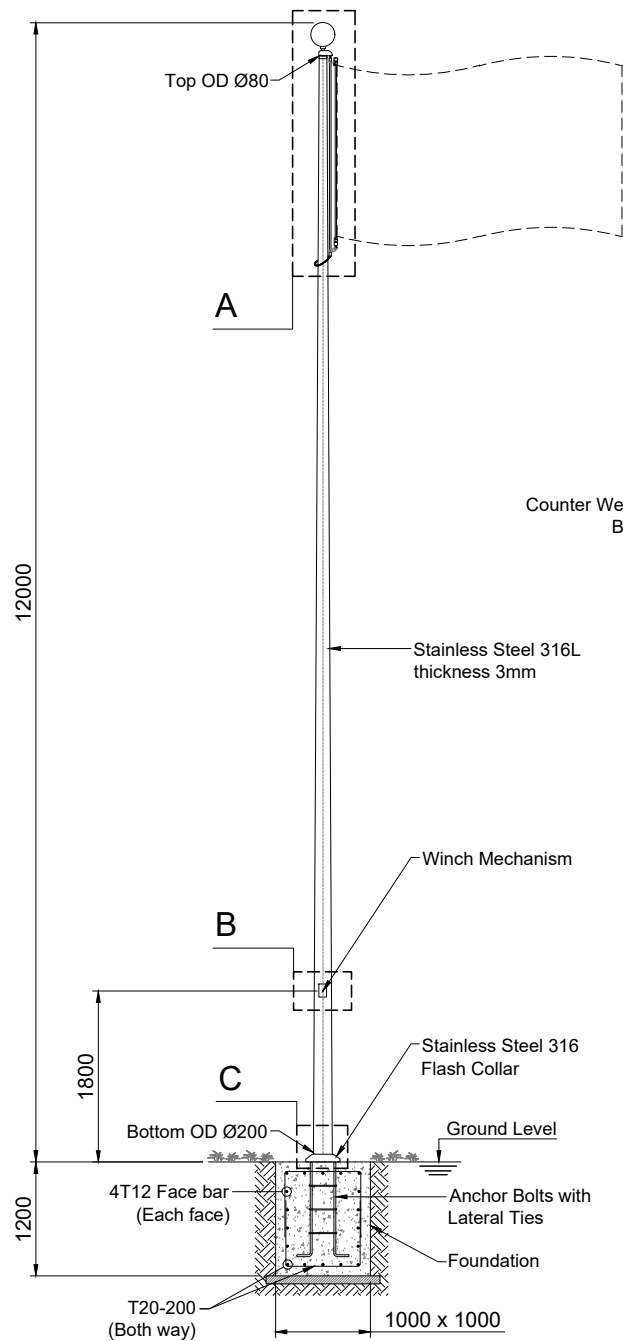

FPS12

- NOTE:
1. All dimensions are in millimeters unless otherwise stated.
 2. Material is stainless steel 316L.
 3. Surface treatment is Brushed satin finish.

Date:	Scale: NTS
Drawn by :	Rev: 01

12M High Stainless Steel Flagpole