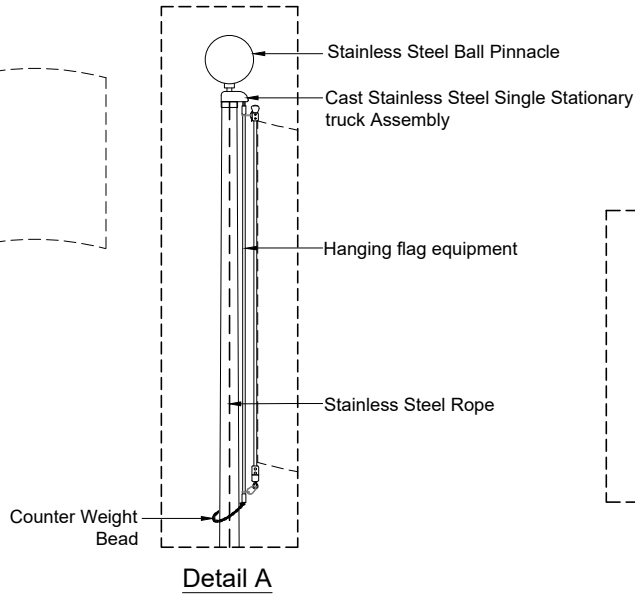

FPS12

- NOTE:
1. All dimensions are in millimeters unless otherwise stated.
 2. Material is stainless steel 316L.
 3. Surface treatment is Brushed satin finish.

Date:	Scale: NTS
Drawn by :	Rev: 01

12M High Stainless Steel Flagpole