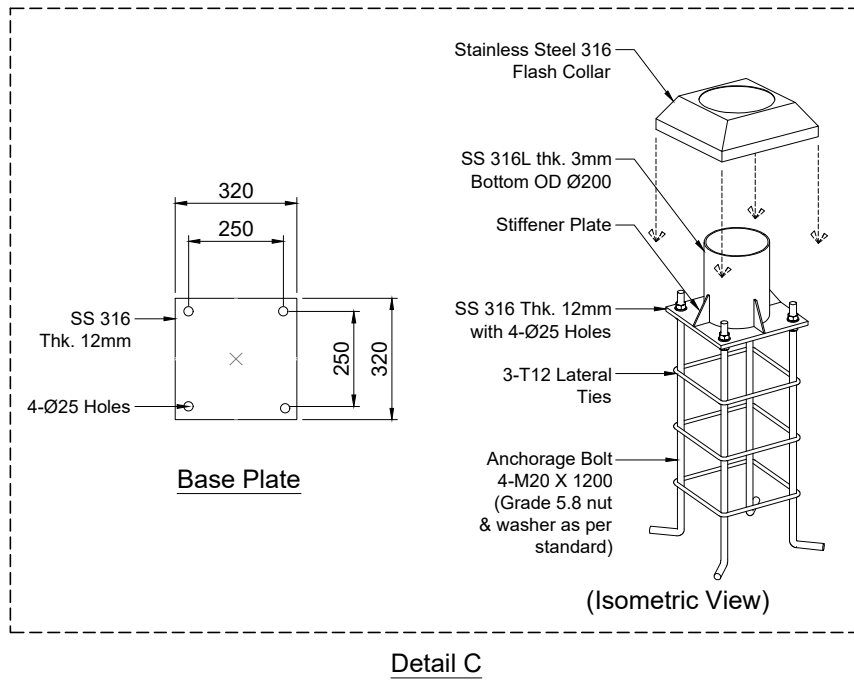

FPS12

- NOTE:
1. All dimensions are in millimeters unless otherwise stated.
 2. Material is stainless steel 316L.
 3. Surface treatment is Brushed satin finish.

Date:	Scale: NTS
Drawn by :	Rev: 01

12M High Stainless Steel Flagpole