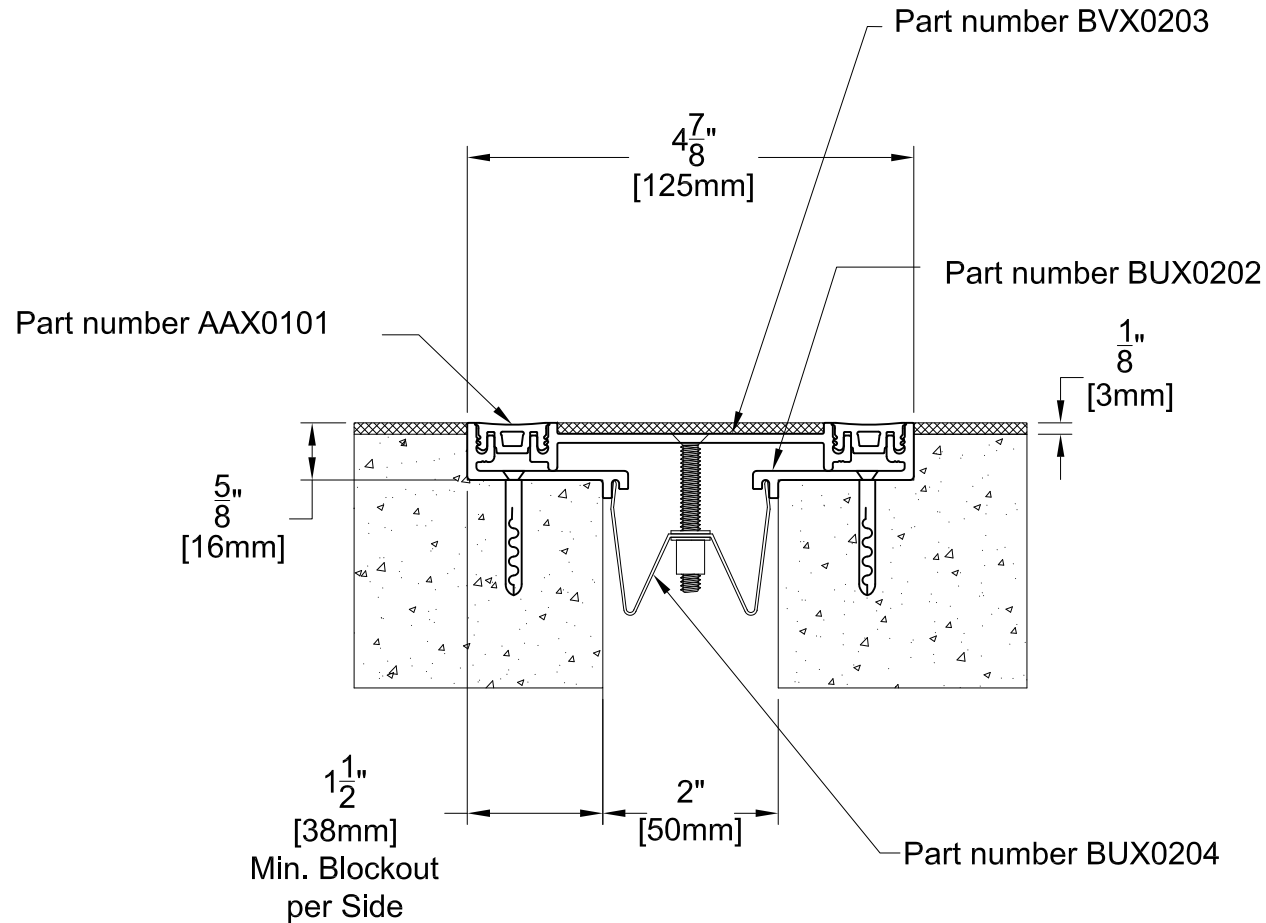

# BVS02 SYSTEM

TECHNICAL DATA	IMPERIAL (inc)	METRIC (mm)
Joint Width	2"	51
Movement ± (Horizontal)	1/2"	13
Movement ± (Vertical)	1/2"	13
Load	3 (Tons)	
Date: Jan., 2012	Scale: NTS	
Rev:	Drawn by :	

**APPLICATION:** INTERNAL EXPANSION JOINT COVER FOR FLOOR TO FLOOR

# BVS04 SYSTEM

TECHNICAL DATA	IMPERIAL (inc)	METRIC (mm)
Joint Width	4"	102
Movement ± (Horizontal)	1"	25
Movement ± (Vertical)	1"	25
Load	2 (Tons)	
Date: Jan., 2012	Scale: NTS	
Rev:	Drawn by :	

**APPLICATION:** INTERNAL EXPANSION JOINT COVER FOR FLOOR TO FLOOR

# BVS06 SYSTEM

TECHNICAL DATA	IMPERIAL (inc)	METRIC (mm)
Joint Width	6"	150
Movement ± (Horizontal)	1-1/2"	38
Movement ± (Vertical)	1-1/2"	38
Load	1 (Ton)	
Date: Jan., 2012	Scale: NTS	
Rev:	Drawn by :	

# BVS08 SYSTEM

TECHNICAL DATA	IMPERIAL (inc)	METRIC (mm)
Joint Width	8"	200
Movement ± (Horizontal)	2"	50
Movement ± (Vertical)	2"	50
Load	1 (Ton)	
Date: Jan., 2012	Scale: NTS	
Rev:	Drawn by :	

**APPLICATION:** INTERNAL EXPANSION JOINT COVER FOR FLOOR TO FLOOR