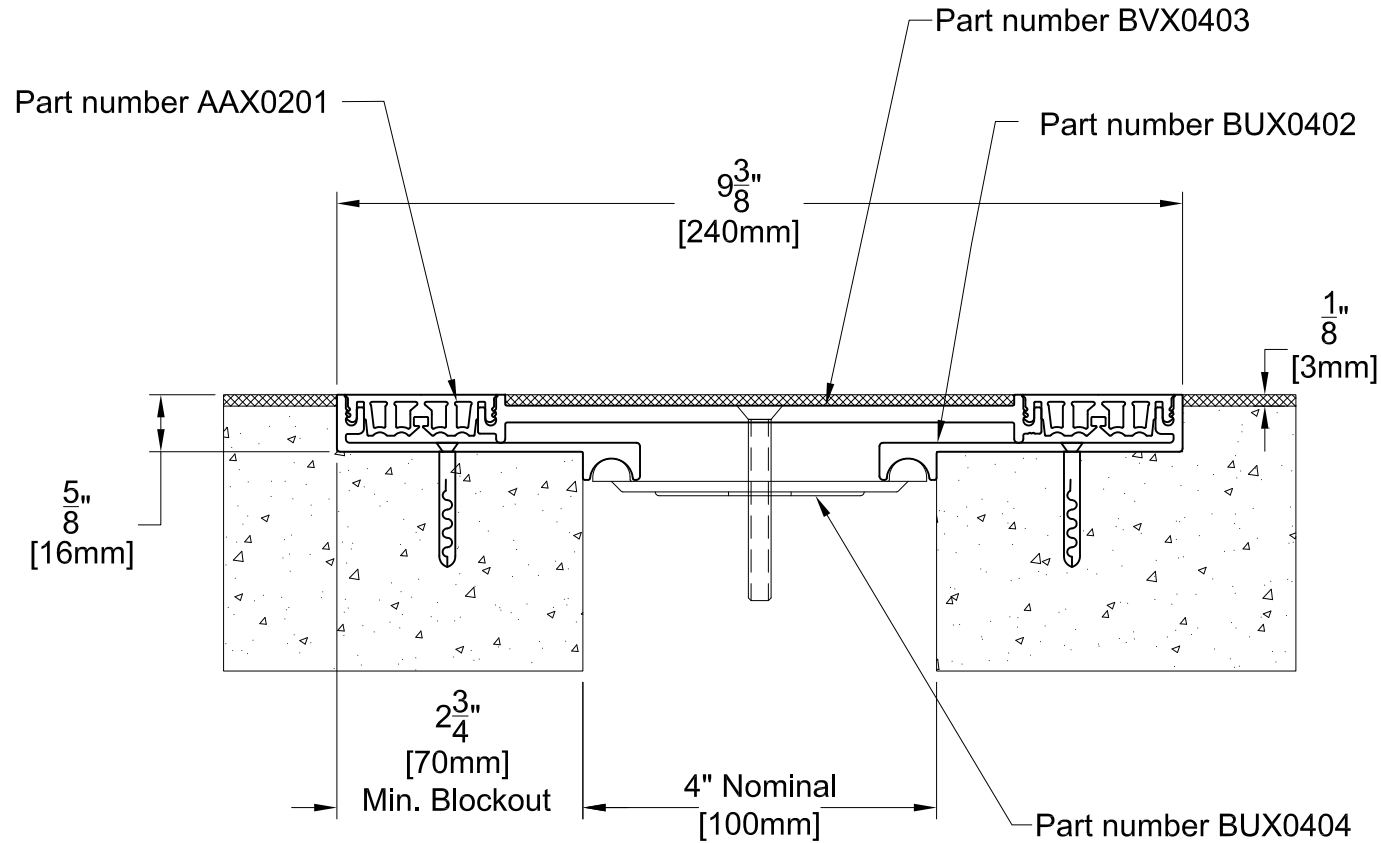

# BVS02 SYSTEM

TECHNICAL DATA	IMPERIAL (inc)	METRIC (mm)
Joint Width	2"	51
Movement ± (Horizontal)	1/2"	13
Movement ± (Vertical)	1/2"	13
Load	3 (Tons)	
Date: Jan., 2012	Scale: NTS	
Rev:	Drawn by :	

**APPLICATION:** INTERNAL EXPANSION JOINT COVER FOR FLOOR TO FLOOR

# BVS04 SYSTEM

TECHNICAL DATA	IMPERIAL (inc)	METRIC (mm)
Joint Width	4"	102
Movement ± (Horizontal)	1"	25
Movement ± (Vertical)	1"	25
Load	2 (Tons)	
Date: Jan., 2012	Scale: NTS	
Rev:	Drawn by :	

**APPLICATION:** INTERNAL EXPANSION JOINT COVER FOR FLOOR TO FLOOR

# BVS06 SYSTEM

TECHNICAL DATA	IMPERIAL (inc)	METRIC (mm)
Joint Width	6"	150
Movement ± (Horizontal)	1-1/2"	38
Movement ± (Vertical)	1-1/2"	38
Load	1 (Ton)	
Date: Jan., 2012	Scale: NTS	
Rev:	Drawn by :	

# BVS08 SYSTEM

TECHNICAL DATA	IMPERIAL (inc)	METRIC (mm)
Joint Width	8"	200
Movement ± (Horizontal)	2"	50
Movement ± (Vertical)	2"	50
Load	1 (Ton)	
Date: Jan., 2012	Scale: NTS	
Rev:	Drawn by :	

**APPLICATION:** INTERNAL EXPANSION JOINT COVER FOR FLOOR TO FLOOR