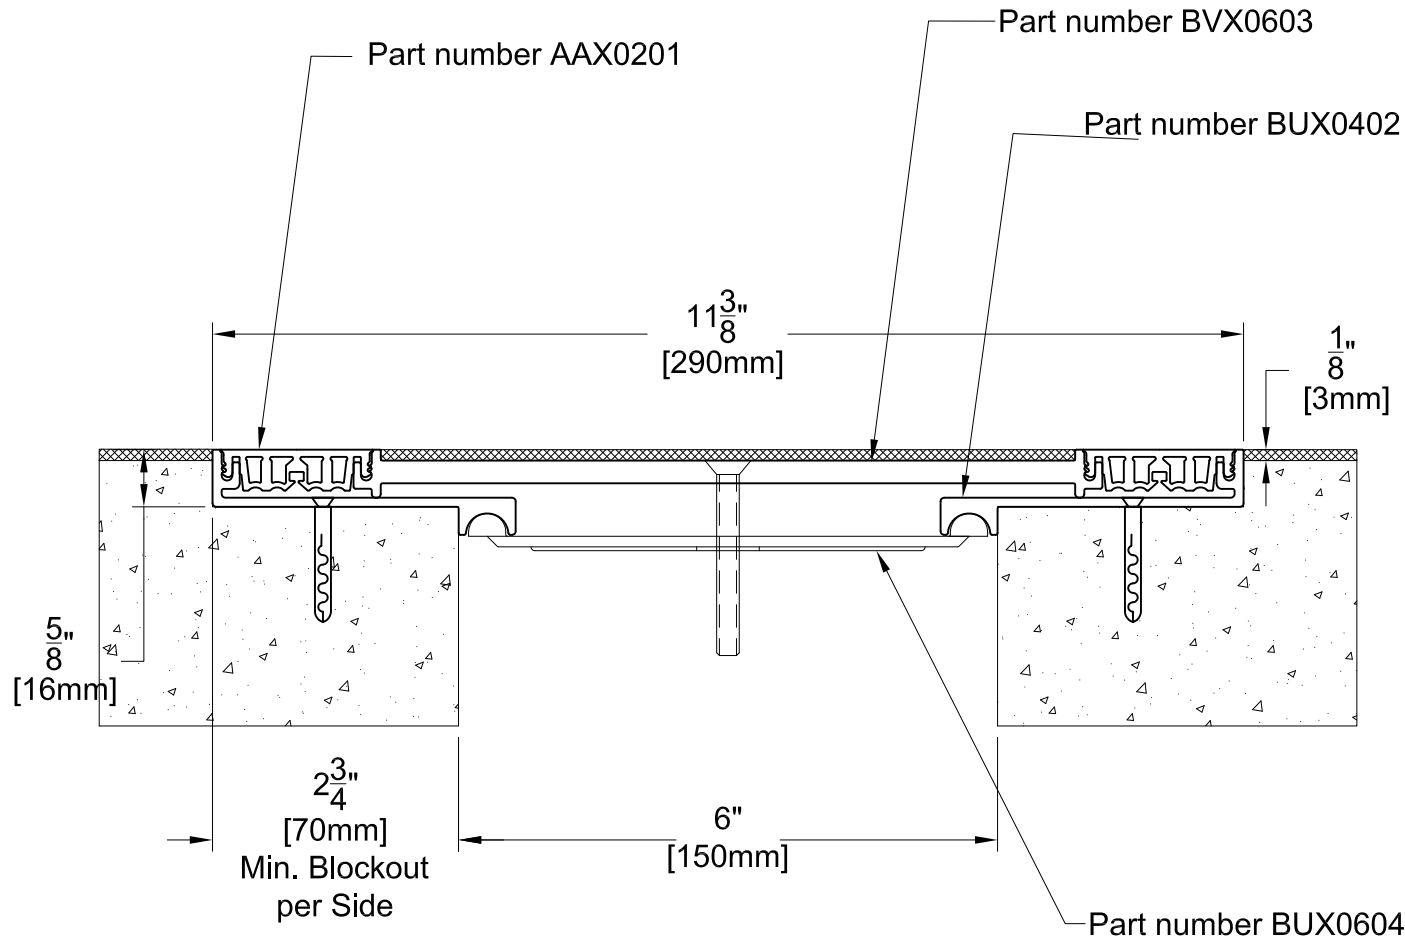

# BVS02 SYSTEM

TECHNICAL DATA	IMPERIAL (inc)	METRIC (mm)
Joint Width	2"	51
Movement ± (Horizontal)	1/2"	13
Movement ± (Vertical)	1/2"	13
Load	3 (Tons)	
Date: Jan., 2012	Scale: NTS	
Rev:	Drawn by :	

**APPLICATION:** INTERNAL EXPANSION JOINT COVER FOR FLOOR TO FLOOR

# BVS04 SYSTEM

TECHNICAL DATA	IMPERIAL (inc)	METRIC (mm)
Joint Width	4"	102
Movement ± (Horizontal)	1"	25
Movement ± (Vertical)	1"	25
Load	2 (Tons)	
Date: Jan., 2012	Scale: NTS	
Rev:	Drawn by :	

**APPLICATION:** INTERNAL EXPANSION JOINT COVER FOR FLOOR TO FLOOR

# BVS06 SYSTEM

TECHNICAL DATA	IMPERIAL (inc)	METRIC (mm)
Joint Width	6"	150
Movement ± (Horizontal)	1-1/2"	38
Movement ± (Vertical)	1-1/2"	38
Load	1 (Ton)	
Date: Jan., 2012	Scale: NTS	
Rev:	Drawn by :	

# BVS08 SYSTEM

TECHNICAL DATA	IMPERIAL (inc)	METRIC (mm)
Joint Width	8"	200
Movement ± (Horizontal)	2"	50
Movement ± (Vertical)	2"	50
Load	1 (Ton)	
Date: Jan., 2012	Scale: NTS	
Rev:	Drawn by :	

**APPLICATION:** INTERNAL EXPANSION JOINT COVER FOR FLOOR TO FLOOR