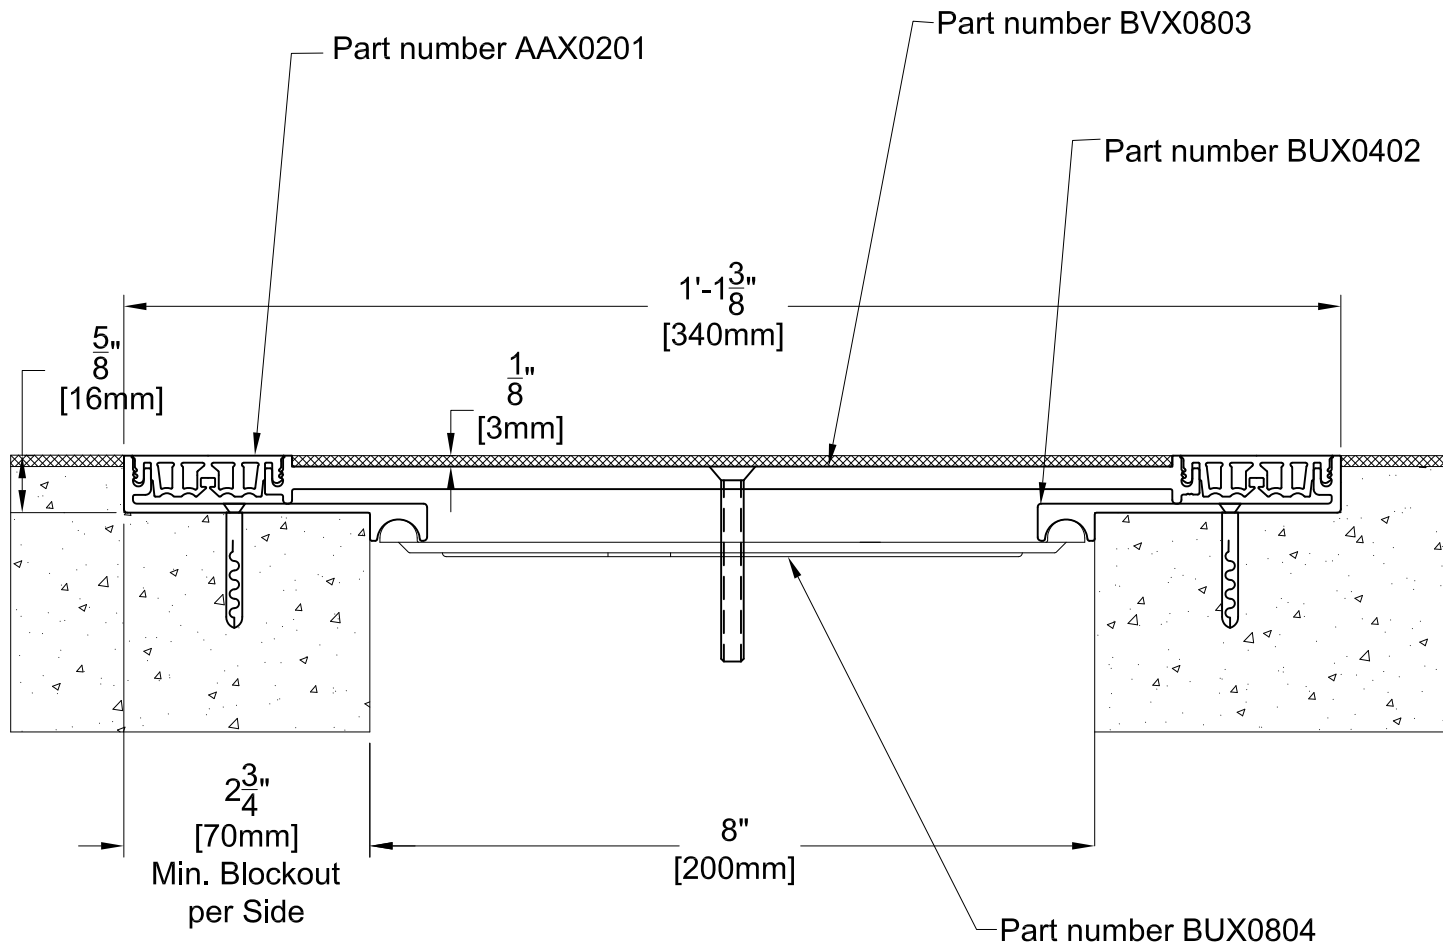

# BVS04 SYSTEM

TECHNICAL DATA	IMPERIAL (inc)	METRIC (mm)
Joint Width	4"	102
Movement ± (Horizontal)	1"	25
Movement ± (Vertical)	1"	25
Load	2 (Tons)	
Date: Jan., 2012	Scale: NTS	
Rev:	Drawn by :	

**APPLICATION:** INTERNAL EXPANSION JOINT COVER FOR FLOOR TO FLOOR

# BVS06 SYSTEM

TECHNICAL DATA	IMPERIAL (inc)	METRIC (mm)
Joint Width	6"	150
Movement ± (Horizontal)	1-1/2"	38
Movement ± (Vertical)	1-1/2"	38
Load	1 (Ton)	
Date: Jan., 2012	Scale: NTS	
Rev:	Drawn by :	

# BVS08 SYSTEM

TECHNICAL DATA	IMPERIAL (inc)	METRIC (mm)
Joint Width	8"	200
Movement ± (Horizontal)	2"	50
Movement ± (Vertical)	2"	50
Load	1 (Ton)	
Date: Jan., 2012	Scale: NTS	
Rev:	Drawn by :	

**APPLICATION:** INTERNAL EXPANSION JOINT COVER FOR FLOOR TO FLOOR